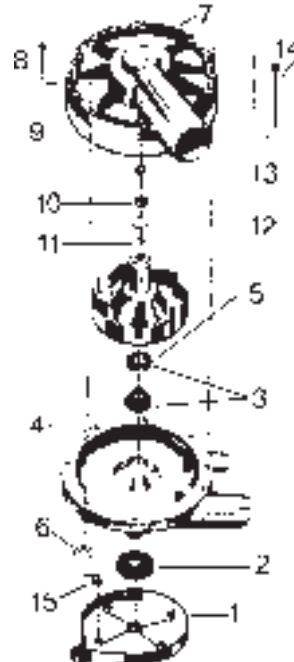

Mounts Above Motor
Westinghouse Style Pump

- 1 5300164261 Drip Shield
- 2 5308001736 Slinger (NLA)
- 3 5300069781 Seal Kit
- 4 5308001958 Lower Body
- 5 5300198163 Impeller With Seal
- 6 - Cup Washer
- 7 5300093696 Upper Body
- 8 - Pump Body Screw
- 9 - "O" Ring Seal
- 10 5300500374 Lock Washer
- 11 - "O" Ring Seal
- 12 5300069561 Cap (NLA)
- 13 5308001917 Shoulder Screw (NLA)
- 14 - (Pump to Motor) Screw
- 15 - Washer

BELTS

Top Loader Belts
5303280326
Frigidaire/Franklin White Recent
Design. Top Loader 1/2" x 32".
131686100 (131234000)
Frigidaire Belt For Recent Style
& L.C. 1/2" x 32".

**Trouble
Finding a
Part?**

**Give us a call,
we'll be glad
to help you
out!**