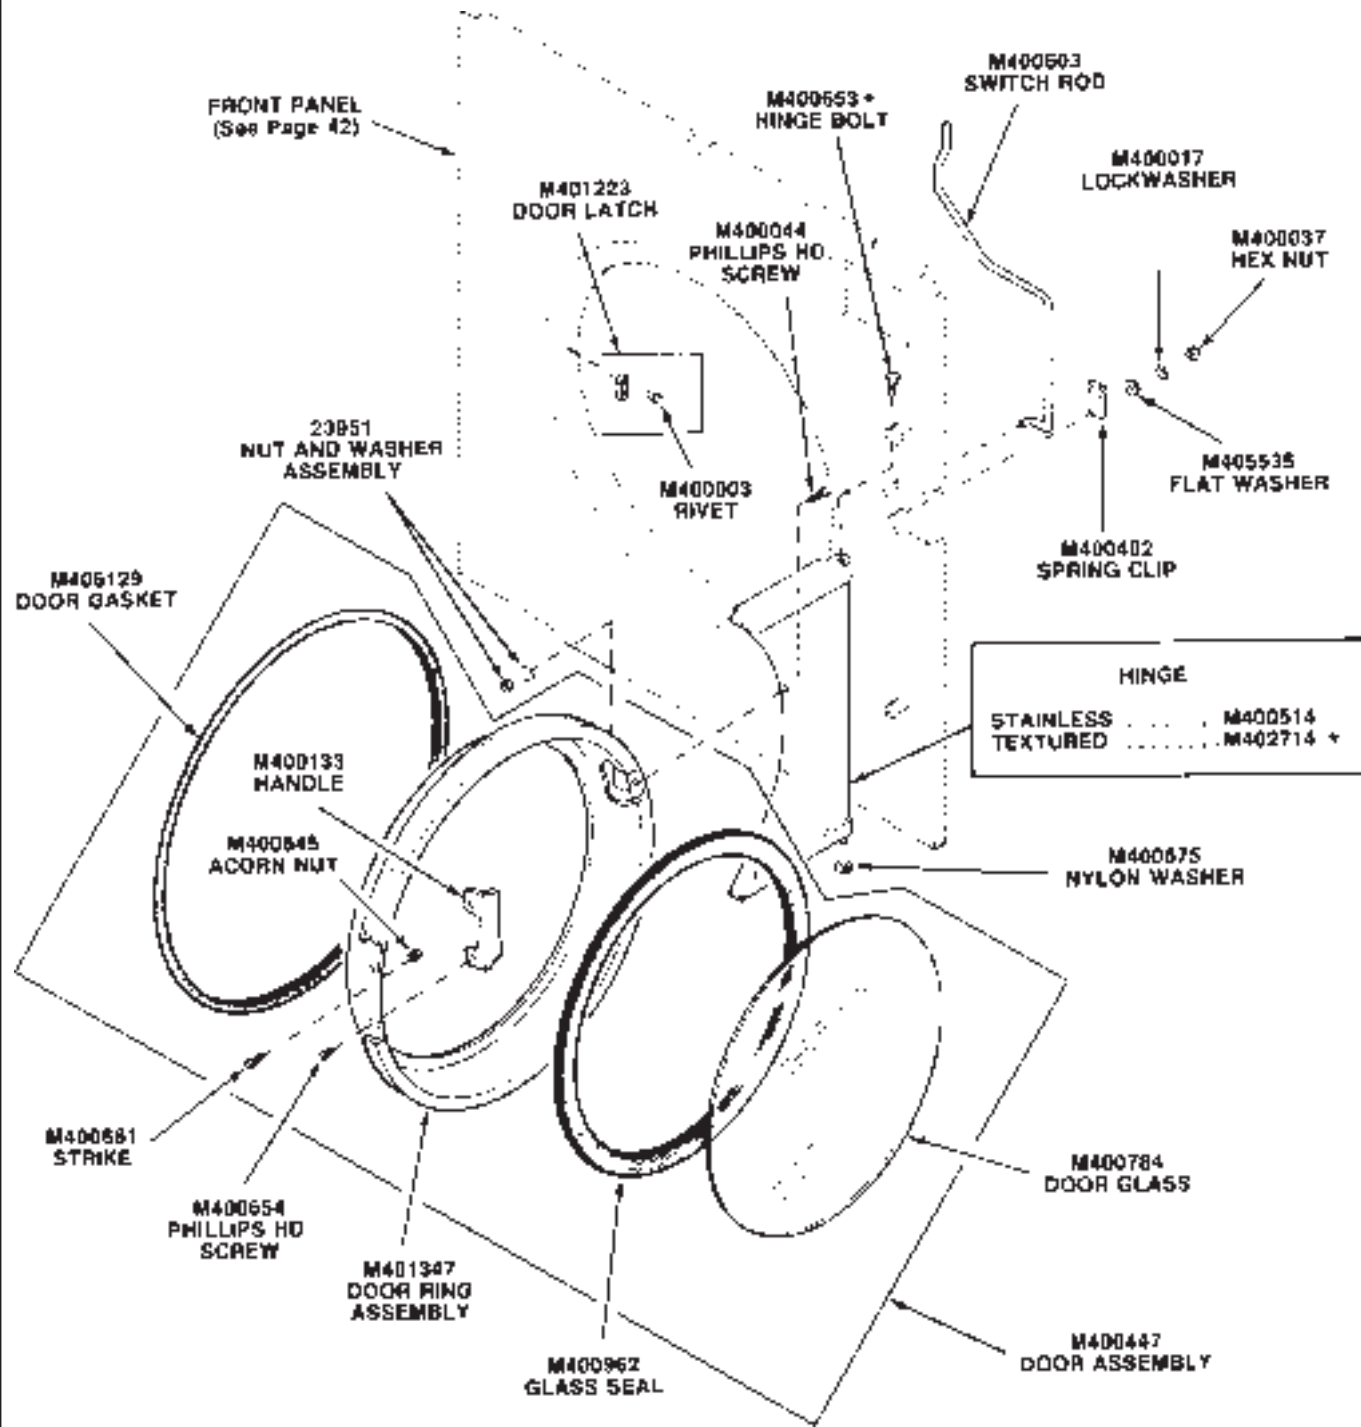

M400944
Huebsch Actuator Switch.

M400954
Huebsch Push To Start Switch.

M400962
Huebsch Rubber Seal.

M406129
Huebsch Door Gasket.

M401223
Huebsch Door Latch.

M413921 (M401385)
Huebsch Ball Bearing 2 13/16".
M400091P
Huebsch Ball Bearing 1 13/16".

M402745
Huebsch Spring and Connector
for Ignitor.

M404101
Huebsch Panel Lock and Key.

M405430
Huebsch Main Coil.

M400522
Huebsch Lint Screen. 24x24
M400523
Huebsch Lint Screen. 20x20.

M406297
Huebsch Coin Spring Retainer.

M406789
Huebsch Control Ignitor.

Part numbers and illustrations intended solely for identification. Items offered for sale not represented to be manufactured by the company that built the item.

WEST TUCSON
520.293.8888

LAS VEGAS
702.382.6532

RENO
775.348.9090

SALT LAKE CITY
801.975.1333

SAN ANTONIO
210.223.2675

SAN ANTONIO
210.525.0636

HUEBSCH

Part numbers and illustrations intended solely for identification. Items offered for sale not represented to be manufactured by the company that built the item.